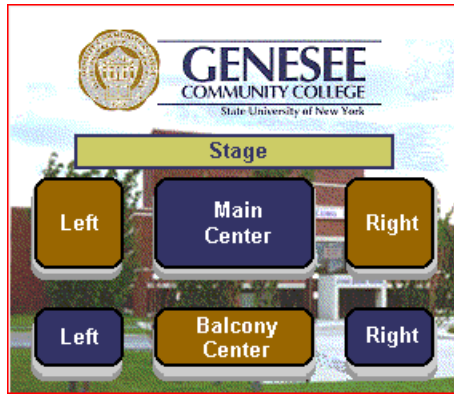

STUART STEINER THEATRE VENUE FLOOR MAP

Balcony Center = 37
 Balcony Right = 11
 Balcony Left = 52
Balcony Total = 59
 No ADA Seating

Main Center = 157
 Main Right = 52
 Main Left = 52
Total Main = 261
 ADA Sections L & M
 Main Center and Left